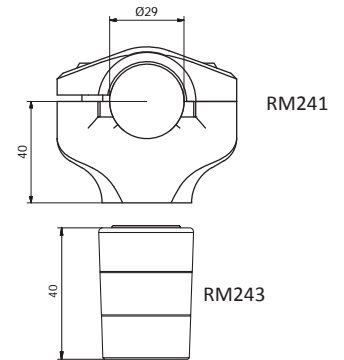

ALZAMANUBRIO RISER SPACER RISER				
	●	●	●	KIT €
H 20 mm	RM242B	RM242G	RM242R	29,00
H 40 mm	RM243B	RM243G	RM243R	35,00

I kit comprendono tutta la viteria necessaria al corretto montaggio
Equipped with all the necessary screws for mounting