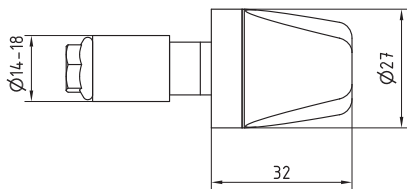

CONTRAPPESI MANUBRIO "LOOK"
HANDLEBAR ENDS "LOOK"

●	●	●	●	●	KIT €
CM236B	CM236G	CM236L	CM236R	CM236S	39,00