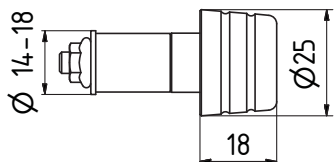

CONTRAPPESI MANUBRIO "MINI"
HANDLEBAR ENDS "MINI"

●	●	●	●	€ KIT
CM234B	CM234G	CM234R	CM234L	25,00