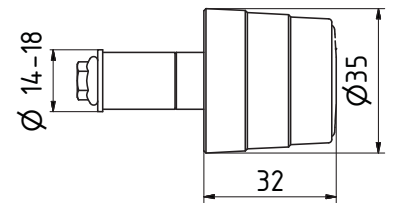

**CONTRAPPESI MANUBRIO "BOING"
HANDLEBAR ENDS "BOING"**

	●	●	●	●	KIT €
CM230B	CM230G	CM230R	CM230L	39,00