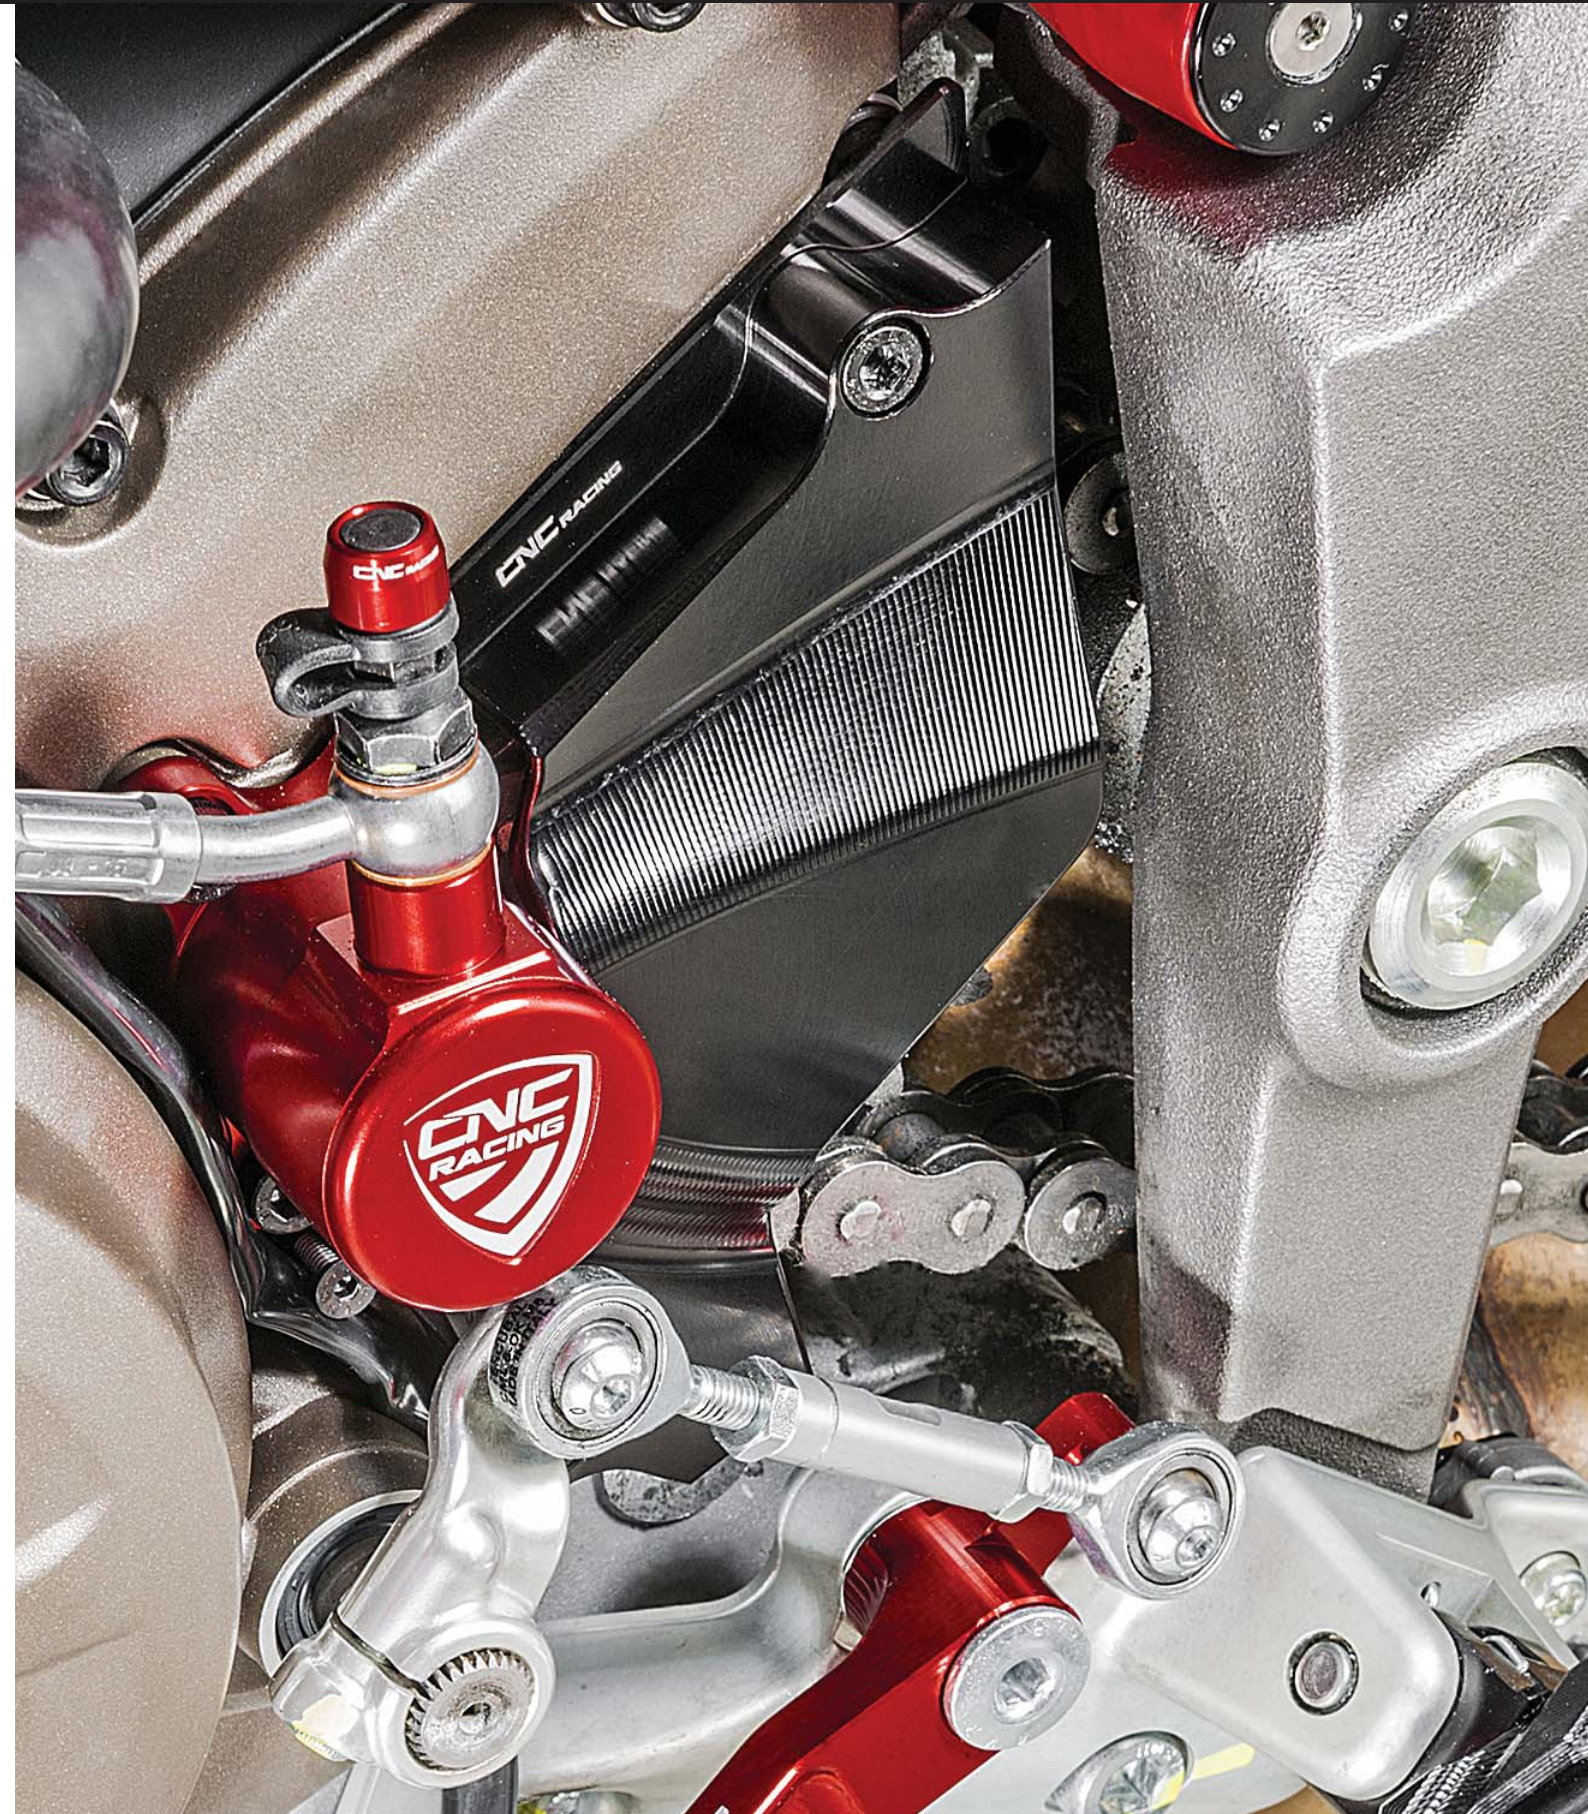

CARTER PIGNONE
FRONT SPROCKET COVER