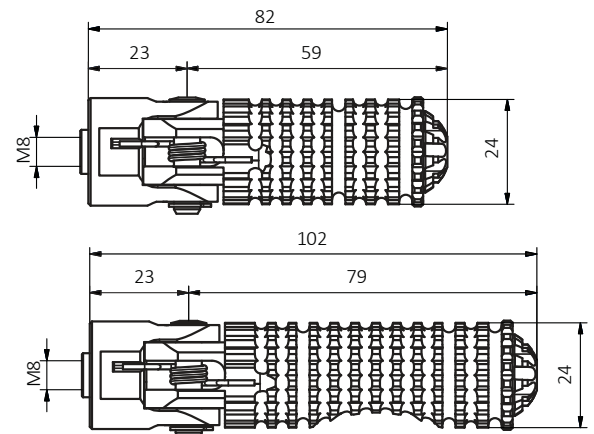

POGGIAPIEDI FOOTPEGS

POGGIAPIEDE UNIVERSALI UNIVERSAL PEGS

Mod	∅	L	●	●	●	●	KIT €
Comfort	M8	102 mm	PC120B	PC120S	PC120G	PC120R	98,00
Sport	M8	82 mm	PC121B	PC121S			95,00

POGGIAPIEDE FISSO M8 FOLDING FOOTPEG