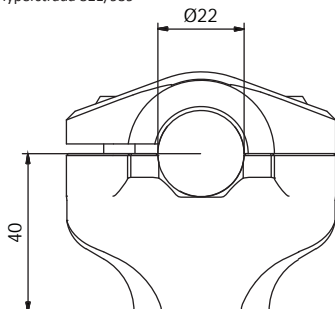

Riser completo RM240
Configurazioni standard Ducati
OEM configuration Ducati
MONSTER 821