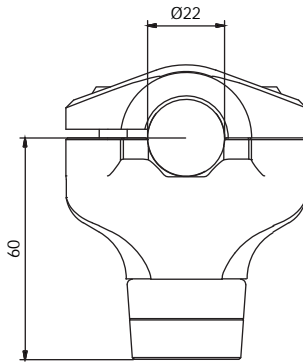

RM240 + RM242
Configurazioni standard Ducati
OEM configuration Ducati
Hypermotard 821/939