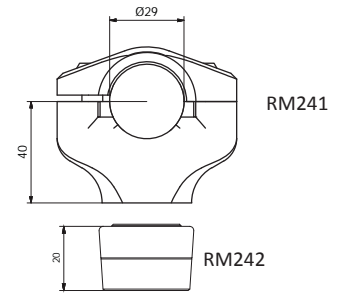

ALZAMANUBRIO RISER SPACER RISER				
	●	●	●	KIT €
H 20 mm	RM242B	RM242G	RM242R	29,00
H 40 mm	RM243B	RM243G	RM243R	35,00

I kit comprendono tutta la viteria necessaria al corretto montaggio
Equipped with all the necessary screws for mounting