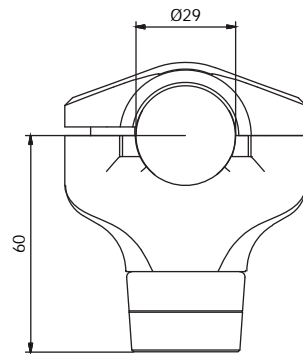

RM241 + RM242
Configurazioni standard Ducati
OEM configuration Ducati
Hypermotard 821/939 SP