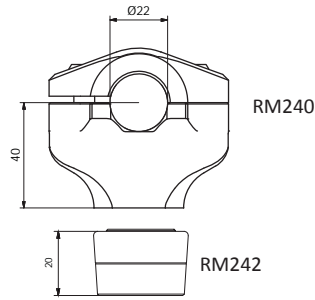

ALZAMANUBRIO RISER SPACER RISER				
	●	●	●	KIT €
H 20 mm	RM242B	RM242G	RM242R	29,00
H 40 mm	RM243B	RM243G	RM243R	35,00

I kit comprendono tutta la viteria necessaria al corretto montaggio
Equipped with all the necessary screws for mounting