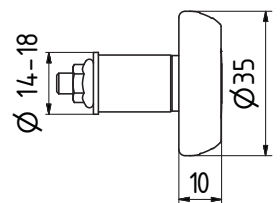

**CONTRAPPESI MANUBRIO "B-COLOR"
HANDLEBAR ENDS "B-COLOR"**

	●	●	●	●	KIT €
CM231B	CM231G	CM231R	CM231L	49,00	

**CONTRAPPESI MANUBRIO "EXTRALIGHT"
HANDLEBAR ENDS "EXTRALIGHT"**

	●	●	●	●	KIT €
CM233B	CM233G	CM233R	CM233L	29,00