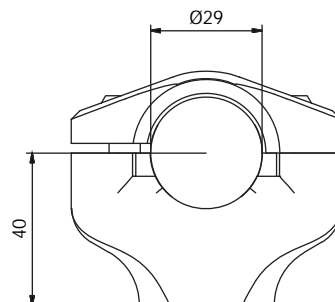

Riser completo RM241
Configurazioni standard Ducati
OEM configuration Ducati
MONSTER 1200/S