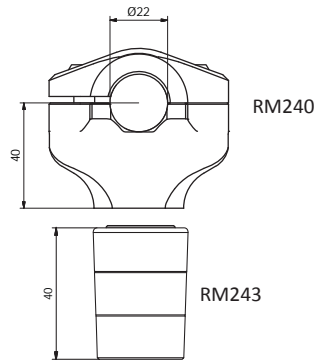

ALZAMANUBRIO RISER SPACER RISER				
	●	●	●	KIT €
H 20 mm	RM242B	RM242G	RM242R	29,00
H 40 mm	RM243B	RM243G	RM243R	35,00

I kit comprendono tutta la viteria necessaria al corretto montaggio
Equipped with all the necessary screws for mounting