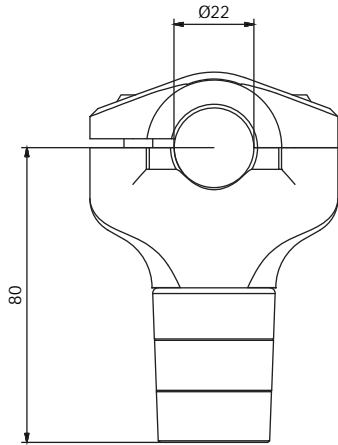

Configurazioni standard Ducati / OEM configuration Ducati
Hypermotard 821/939, Hypermotard 821/939 SP, Hyperstrada 821/939
Monster 821, 1200, 1200 S

RM240 + RM243
Configurazioni standard Ducati
OEM configuration Ducati
Hyperstrada 821/939